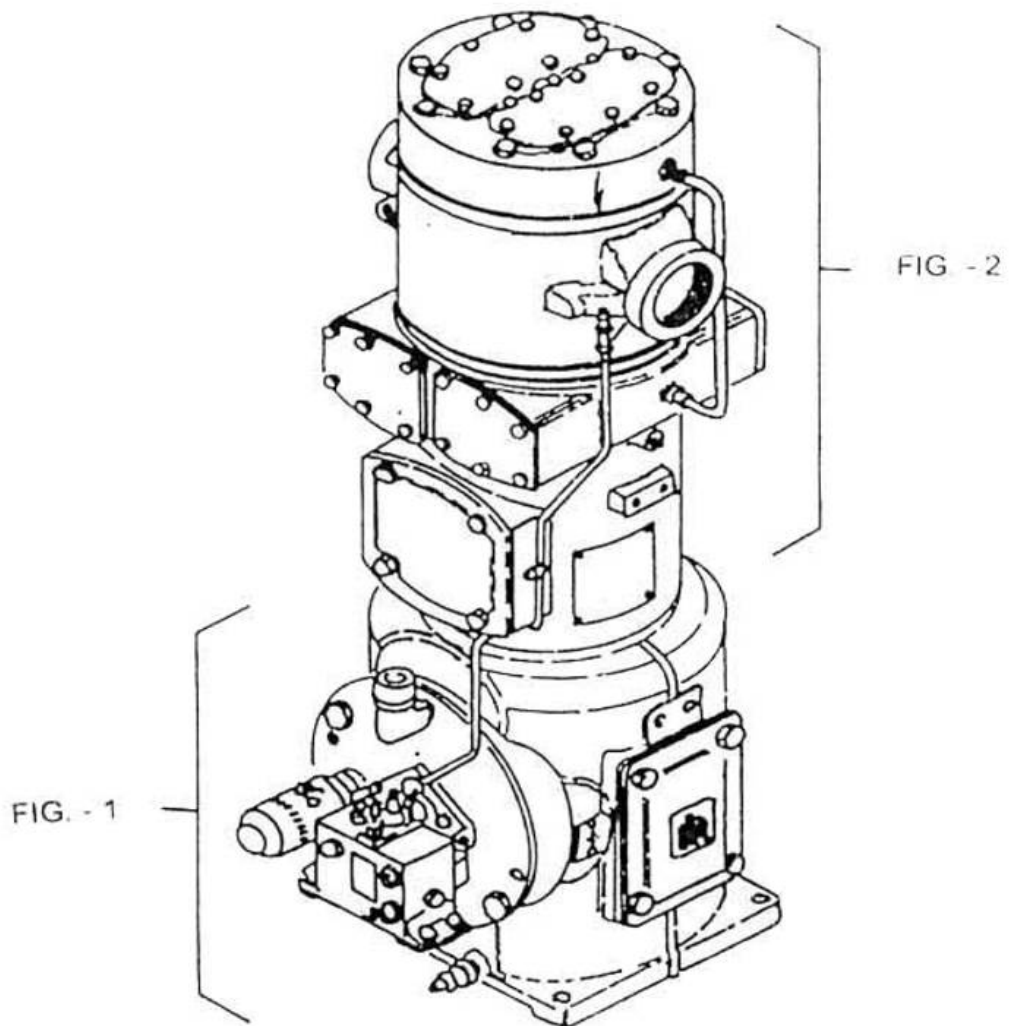

1. Compressor Parts List - Model 7 x 5 LUB

All manufacturer's names, numbers, photos, product description and/or part numbers are used for reference purposes only & it is not implied that any part listed is the product of these manufacturers. Since Approvement are made from time to time, the illustration and specifications are subject to change without notice.

1. Compressor Parts List - Model 7 x 5 LUB

SR NO.	DESCRIPTION	MODEL NO.
		7 X 5
1	COMPRESSOR	7022 1635
2	FILTER AIR	9445 4675
3	V-SHEAVE	3708 6402